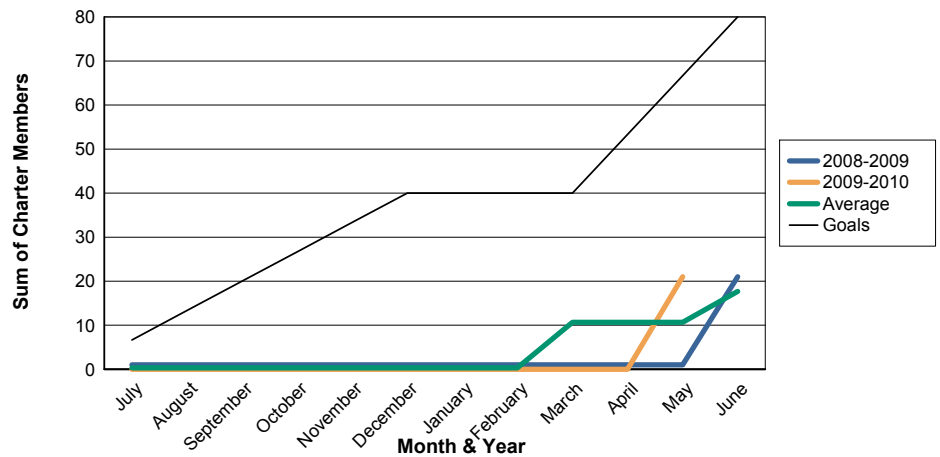

Sum of Charter Members/ Month & Year

For District LD 7