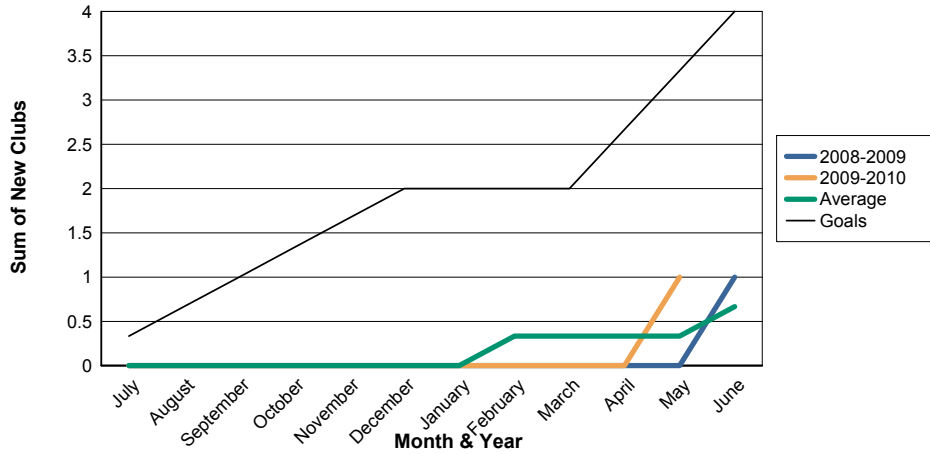

3 Year Comparisons for GMT Constitutional Area 3

By GMT District

As of May 2010

Sum of New Clubs/ Month & Year

For District LD 7

Sum of Dropped Clubs/ Month & Year

For District LD 7

Sum of Net Clubs/ Month & Year