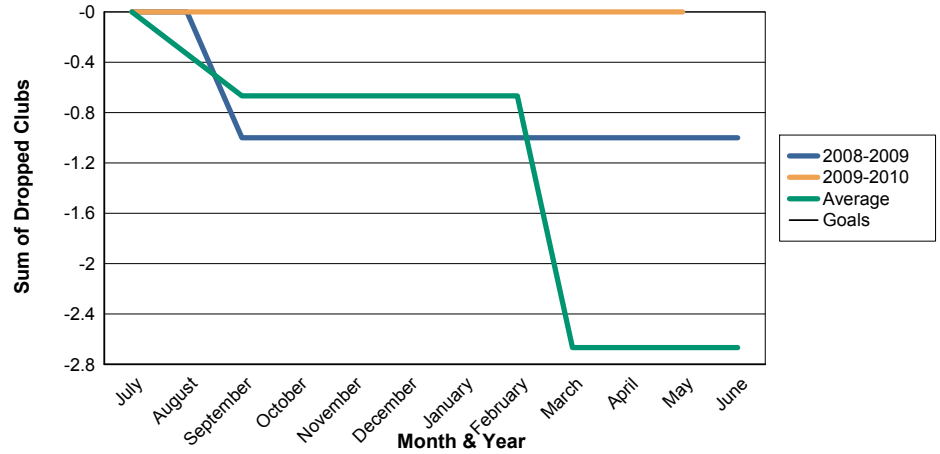

3 Year Comparisons for GMT Constitutional Area 3

By GMT District

As of May 2010

Sum of New Clubs/ Month & Year

For District LD 7

Sum of Dropped Clubs/ Month & Year

For District LD 7

Sum of Net Clubs/ Month & Year