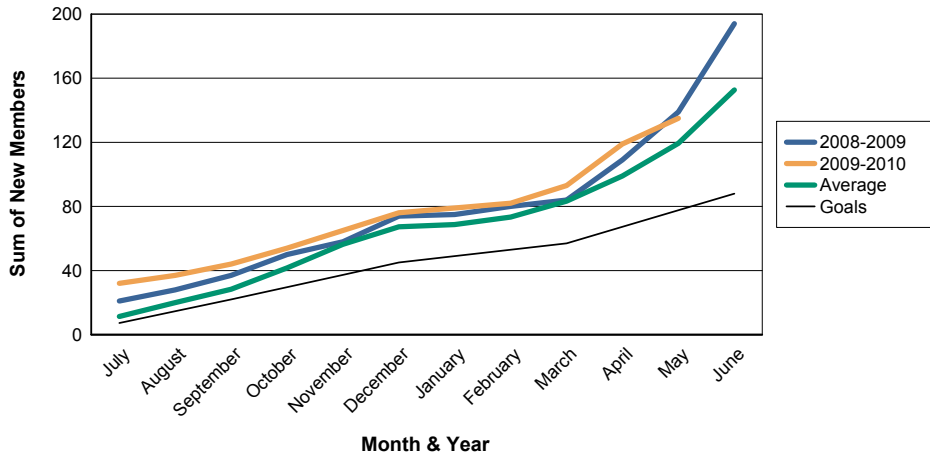

For District LD 7

Sum of Charter Members/ Month & Year

For District LD 7

3 Year Comparisons for GMT Constitutional Area 3

By GMT District

As of May 2010

Sum of New Members/ Month & Year

For District LD 7

Sum of Dropped Members/ Month & Year

For District LD 7

Sum of Net Members/ Month & Year

For District LD 7