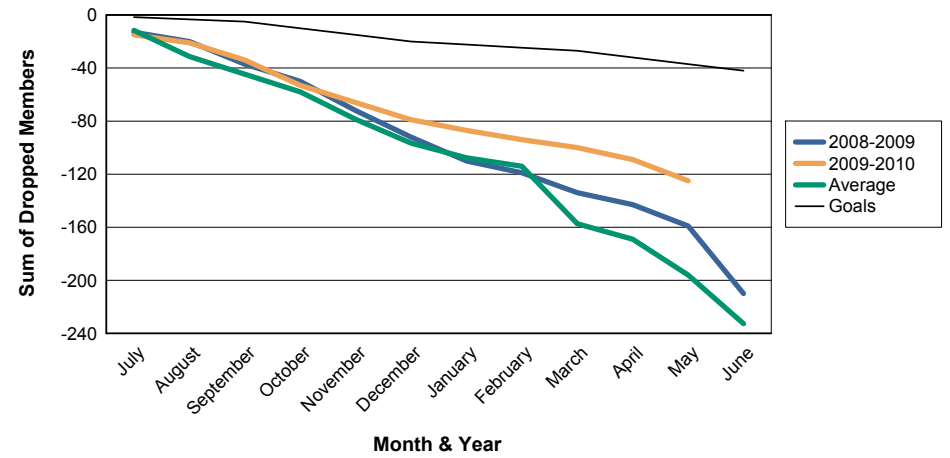

For District LD 7

Sum of Charter Members/ Month & Year

For District LD 7

3 Year Comparisons for GMT Constitutional Area 3

By GMT District

As of May 2010

Sum of New Members/ Month & Year

For District LD 7

Sum of Dropped Members/ Month & Year

For District LD 7

Sum of Net Members/ Month & Year

For District LD 7