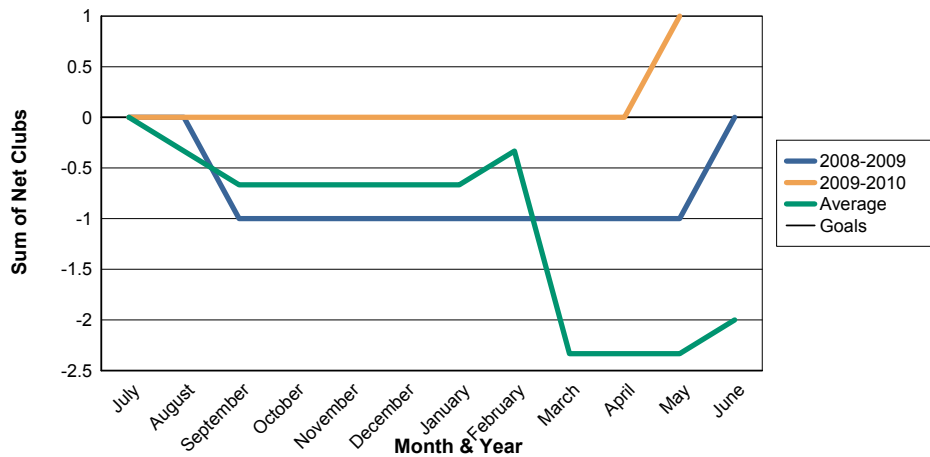

Sum of Net Clubs/ Month & Year

For District LD 7